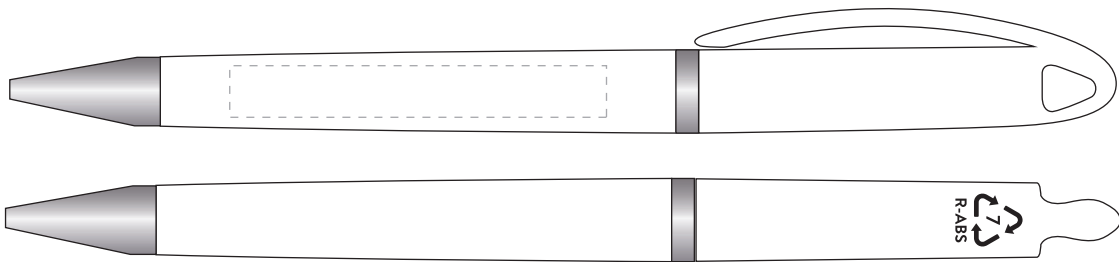

Your Ref:	Quantity:	Product Code: TPC000550
Our Ref:	Version: 1	Product Colour: WHITE

PRINTING CONCERNS:**PRODUCT INFO:**

We stock this item in the following colours

**PANTONE REFERENCE(S)**
 Full colour printing

ARTWORK SCALE 100%

ARTWORK SCALE 100%

Digital print area: 50mm x 7mm

Product Image for visualisation
- colours may vary

The dashed line is to demonstrate print area and will not appear on your printed item